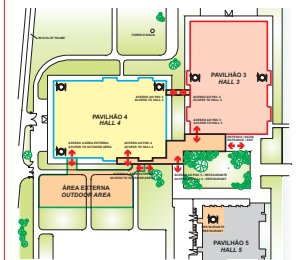

GENERAL VIEW

FILE INFO

UPDATED ON

August 13, 2010, 02.20pm, by Robson Caldas
All rights reserved