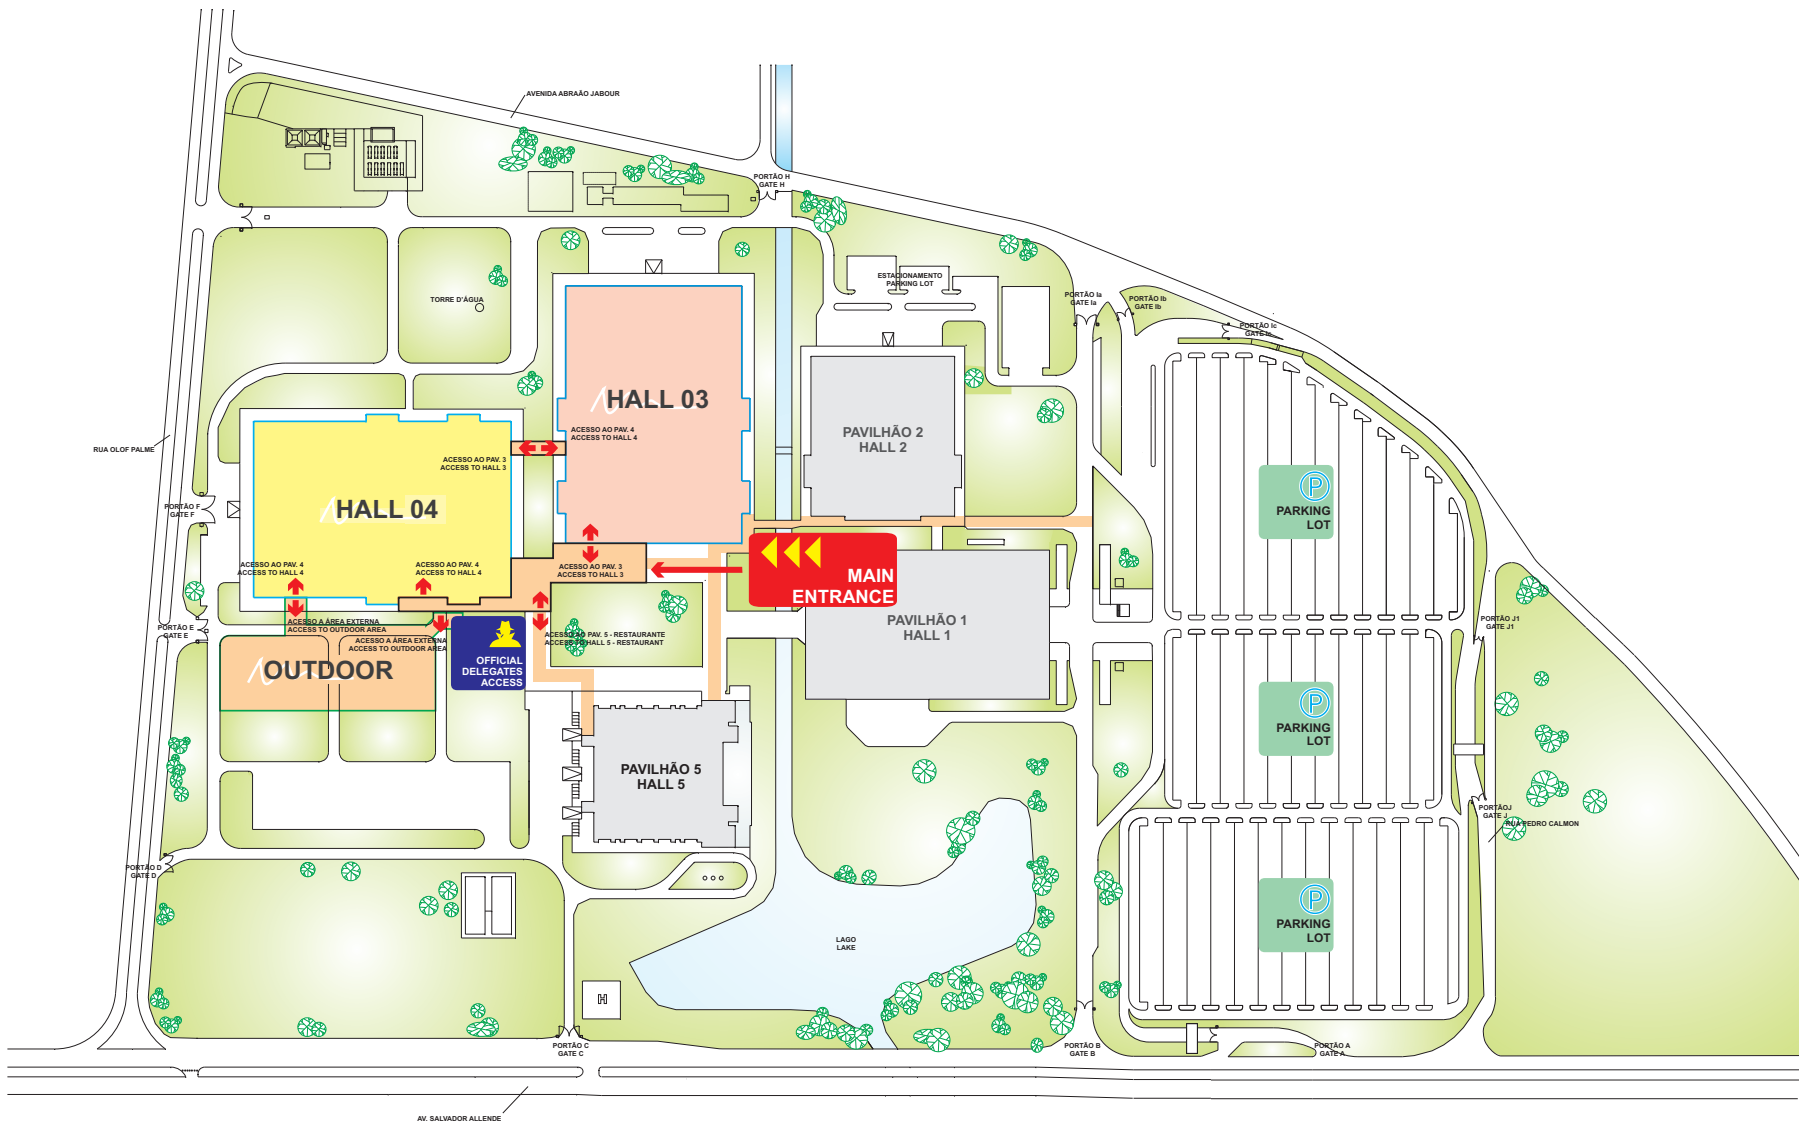

APRIL | 12-15 | 2011
RIOCENTRO, RIO DE JANEIRO, BRAZIL

LEGEND

- MERCHANDISING PANEL
- EMERGENCY EXIT
- RESTROOM
- MEZZANINE
- FOOD COURT
- AUDITORIUM
- AVAILABLE AREA
- BRAZILIAN COMPANY
- FOREIGN COMPANY
- RESERVED AREA (R)
- HALL 03
- OUTDOOR AREA
- HALL 04

GENERAL VIEW