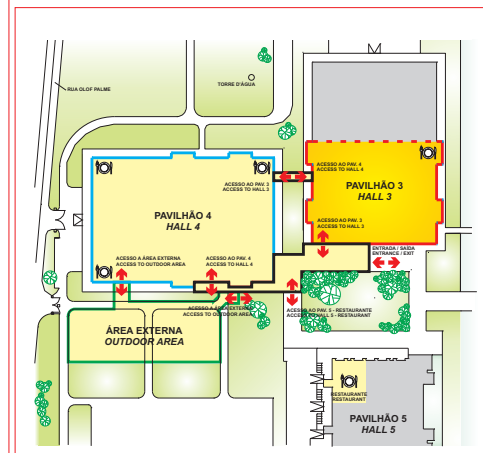

PAVILHÃO 03 - PLANTA BAIXA
HALL #03 - FLOOR PLAN

PAVILHÃO 3 - PLANTA BAIXA - MEZANINOS
HALL #03 - FLOORPLAN - MEZANINES

- LEGENDAS**
- MERCHANDISING PANEL
 - EMERGENCY EXIT
 - RESTROOM EXIT
 - MEZANINE
 - FOOD COURT
 - AVAILABLE AREA
 - BRAZILIAN COMPANY
 - FOREIGN COMPANY
 - BRAZILIAN MD AREAS

PAVILHÃO - PLANTA DE SITUAÇÃO GERAL
PAVILION - GENERAL FLOORPLAN