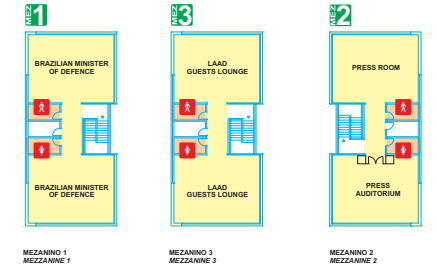

PAVILHÃO 03 - PLANTA BAIXA
HALL #03 - FLOOR PLAN

PAVILHÃO 3 - PLANTA BAIXA - MEZANINOS
HALL #03 - FLOORPLAN - MEZANINES

- LEGENDAS**
- MERCHANDISING PANEL
 - EMERGENCY EXIT
 - RESTROOM EXIT
 - MEZANINE
 - FOOD COURT
 - AVAILABLE AREA
 - BRAZILIAN COMPANY
 - FOREIGN COMPANY
 - BRAZILIAN MD AREAS

PAVILHÃO - PLANTA DE SITUAÇÃO GERAL
PAVILION - GENERAL FLOORPLAN